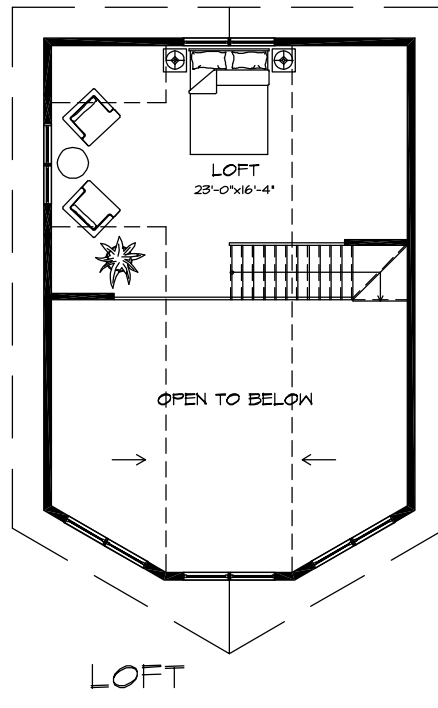

THE SANDPIPER - 1170 sq.ft.

GROUND FLOOR

LOFT

www.evergreenconcepts.ca
(613) 267-6721
1-877-267-6721