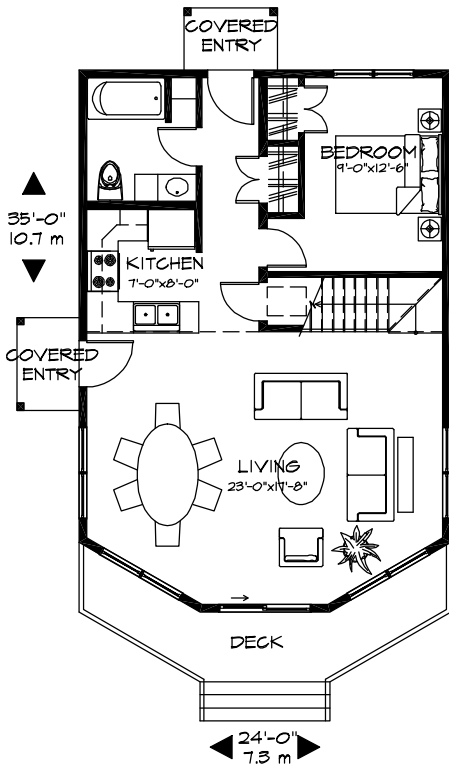

THE SANDPIPER - 1170 sq.ft.

GROUND FLOOR

LOFT

www.evergreenconcepts.ca
(613) 267-6721
1-877-267-6721